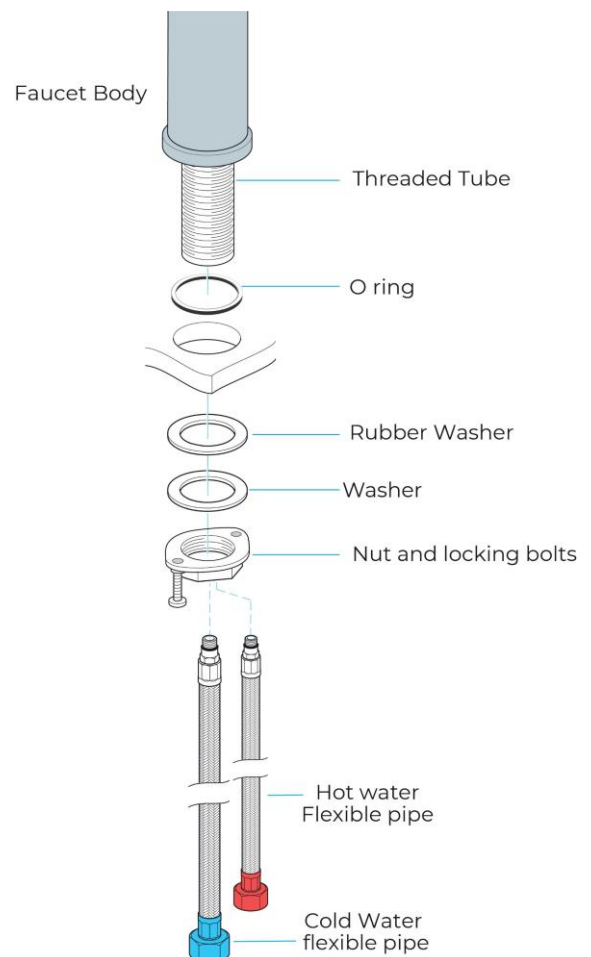

## HERAULT DECK-MOUNT SINGLE HANDLE BATHROOM SINK FAUCET SPECS

### Specs:

- Function: Washbasin taps
- Style : single support hole
- Valve core material : Ceramic
- Style : Classic
- Hot & Cold Water : Yes
- Surface treatment : brushed
- Total height(Inch): 8.6
- Spout width Base (Inch): 2.3
- Spout Width (Inch): 6.7