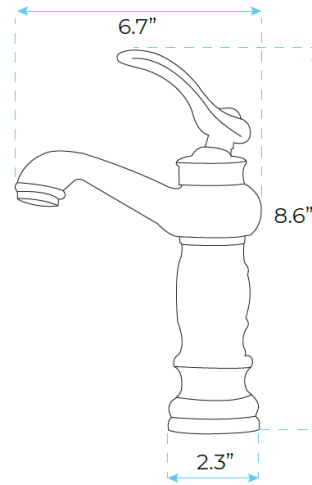

## HERAULT DECK-MOUNT SINGLE HANDLE BATHROOM SINK FAUCET SPECS

### Specs:

- Function: Washbasin taps
- Style : single support hole
- Valve core material : Ceramic
- Style : Classic
- Hot & Cold Water : Yes
- Surface treatment : brushed
- Total height(Inch): 8.6
- Spout width Base (Inch): 2.3
- Spout Width (Inch): 6.7